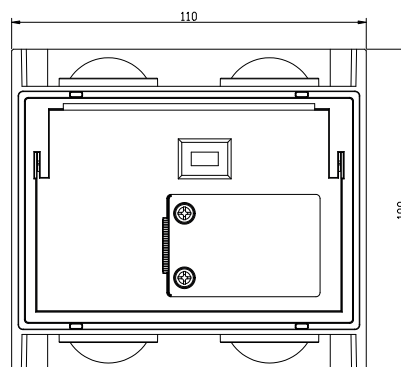

TYPE

Professional LED for **Outdoor Lighting**

PRO	CRI ≥ 80	
IP65		60°
220-240V 50/60Hz		50000h

Model:	Lens 2
Format:	Rectangular
Location:	Exterior
Wattage:	4W
Materials:	Aluminium
Led Color:	3000K / 4200K / 6500K
Product Dimension:	110*100*40mm
IP Code:	65
Fixation:	Wall
CRI :	80
Lumen Output:	400
Frequency:	50/60 Hz
Beam Angle:	60°

CCT switch

DIMENSION DRAW

OUTDOOR